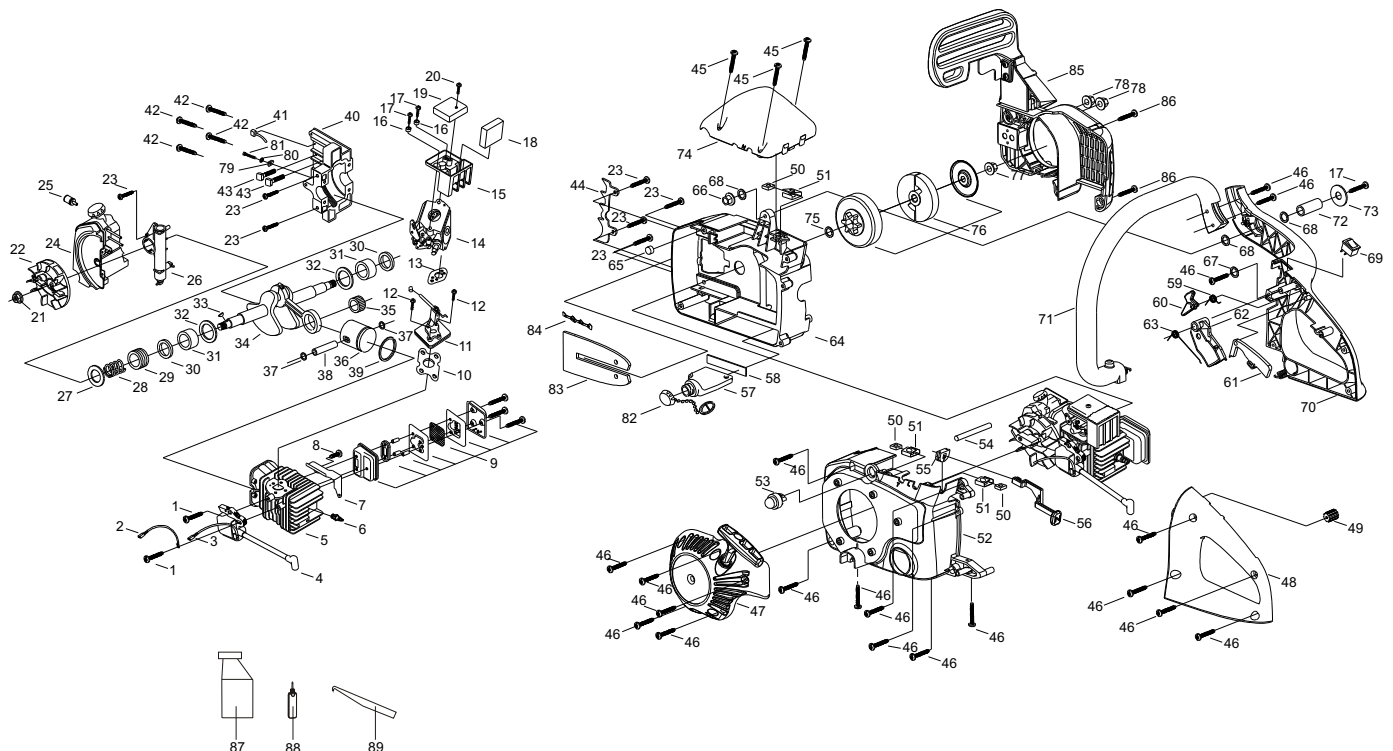

POS. No.	Ref. No.	Description	POS. No.	Ref. No.	Description
1	180766	Screw 9SKKBY10/24-0.75	46	180811	Screw 9SKKBY8/16-0.75
2	180767	Wire ass'y, ground	47	180812	Starter housing ass'y
3	180768	Wire ass'y, stop switch	48	180813	Handle, left
4	180769	Ignition ass'y	49	180814	Isolator, rubber
5	180770	Cylinder	50	180815	Nut 9NDC-10/24
6	180771	Spark plug	51	180816	Retainer, nut
7	180772	Baffle, air	52	180817	Engine housing, left
8	180773	Screw 9SGKBY10/24-0.625	53	180818	Primer
9	180774	Muffler ass'y	54	180819	Hose
10	180775	Gasket, insulator	55	180820	Rubber, choke
11	180776	Electricity Feels 0.18uH	56	180821	Slide, choke
12	180777	Screw 9SKKBY10/24-1	57	180822	Oil tank ass'y
13	180778	Gasket	58	180823	Spacer, oil tank
14	180779	Carburetor	59	180824	Spring
15	180780	Box, air filter	60	180825	Latch, high idle
16	180781	Washer	61	180826	Latch, throttle
17	180782	Screw 9SKKBY10/24-1	62	180827	Trigger, throttle
18	180783	Filter, air	63	180828	Spring
19	180784	Shield, carburetor	64	180829	Engine housing ass'y
20	180785	Screw 9SGKBY10/14-0.625	65	180830	Filter, foam
21	180786	Nut 9NAB-5/16-24	66	180831	Nut 9NGB-10/24-50
22	180787	Flywheel ass'y	67	180832	Washer 9WFB-4.5-13
23	180788	Screw 9SKKBY10/24-0.62	68	180833	Washer 9WFB-5.64-12
24	180789	Fuel tank ass'y	69	180834	Switch
25	180790	Filter	70	180835	Handle ass'y
26	180791	Oil pump ass'y	71	180836	Handle ass'y, front
27	180792	Seal	72	180837	Spacer
28	180793	Spring	73	180838	Washer 9WFB-5.1-22
29	180794	Worm, gear	74	180839	Cover, air filter
30	180795	Seal	75	180840	Washer
31	180796	Bearing 9DB-SCH87	76	180841	Drum ass'y
32	180797	Washer 9WFB-14.2-25.3	77	180842	Nut 9NHC-5/16-24
33	180798	Key	78	180843	Nut 9NHC-1/4
34	180799	Crank rod ass'y	79	180844	Nut
35	180800	Bearing	80	180845	Seal
36	180801	Piston	81	180846	Screw
37	180802	Ring 9CB-08-0.6	82	180847	Oil cap ass'y
38	180803	Pin 9PA-9,51-29,67	83	180848	Bar
39	180804	Piston ring	84	180849	Chain
40	180805	Cly case	85	180850	Chain brake ass'y
41	180806	Bolt-hose ass'y	86	180851	Screw 9SKKBY-8/16-1
42	180807	Screw 9SFEB-12/24-1	87	180965	Engine Oil bottle - 95ml
43	180808	Screw	88	180966	Bar groove cleaner
44	180809	Spiked bumper	89	180967	Lube GUN 31187-A
45	180810	Screw 9SGKBY10/24-1			